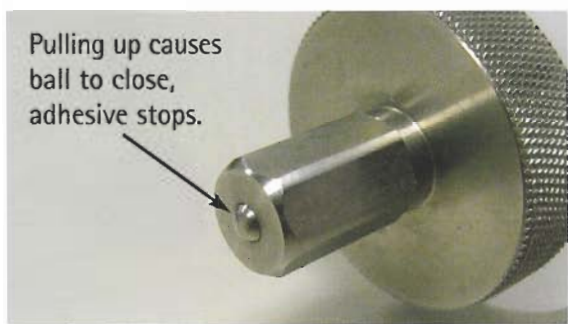

Apply water based adhesive like a pen with the **SOLO GLUE RITER™** from Gluefast!

Can replace double-sided tape!

The **SOLO GLUE RITER**

Press down on the item and adhesive flows!
Remove SOLO from the item and the flow stops!

Portable, versatile, and efficient.

The new **SOLO GLUE RITER** features a pen-like applicator attached to a simple squeeze bottle. Adhesive flows in 1/2" line widths.

- ✓ Designed for matboard gluing with many other uses!
- ✓ Many replace double sided tape with a 90% savings!
- ✓ No daily cleanup! When the **SOLO GLUE RITER** is not used the adhesive film dries but can be easily removed by peeling it away from the nozzle.
- ✓ The handy stand keeps the **SOLO GLUE RITER** ready for use with water based resin adhesives only! Dextrin glues are not recommended.
- ✓ Gluefast's **MATHESIVE 101** is fast setting and allows you to reposition the material for a few seconds. The **SOLO GLUE RITER** includes this adhesive with the bottle!

MATHESIVE 101 can be purchased in quarts, gallons, 5 gallon pails and 55 gallon drums. It is pH neutral (acid free). For more information request the Gluefast Service Bulletin for **MATHESIVE 101**.

THE P.A.T. JR. HAS A GLUE RITER WITH 1/8" OR 1/2" NOZZLES AND A PRESSURE TANK FOR LARGE VOLUME USERS. FOR SPECIFICATIONS, REQUEST LIT SHEET PAT-02.