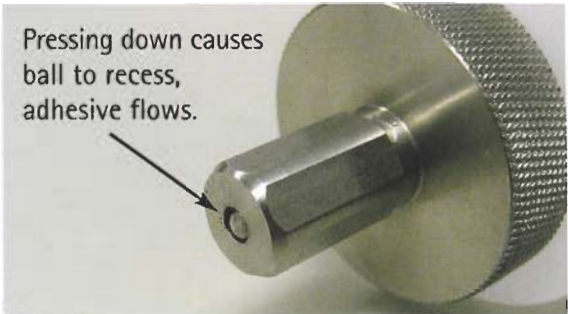

Apply water based adhesive like a pen with the **SOLO GLUE RITER™** from Gluefast!

Can replace double-sided tape!

The **SOLO GLUE RITER**

Press down on the item and adhesive flows!
Remove SOLO from the item and the flow stops!

Portable, versatile, and efficient.

The new **SOLO GLUE RITER** features a pen-like applicator attached to a simple squeeze bottle. Adhesive flows in 1/2" line widths.

- ✓ Designed for matboard gluing with many other uses!
- ✓ Many replace double sided tape with a 90% savings!
- ✓ No daily cleanup! When the **SOLO GLUE RITER** is not used the adhesive film dries but can be easily removed by peeling it away from the nozzle.
- ✓ The handy stand keeps the **SOLO GLUE RITER** ready for use with water based resin adhesives only! Dextrin glues are not recommended.
- ✓ Gluefast's **MATHESIVE 101** is fast setting and allows you to reposition the material for a few seconds. The **SOLO GLUE RITER** includes this adhesive with the bottle!

MATHESIVE 101 can be purchased in quarts, gallons, 5 gallon pails and 55 gallon drums. It is pH neutral (acid free). For more information request the Gluefast Service Bulletin for **MATHESIVE 101**.

THE P.A.T. JR. HAS A GLUE RITER WITH 1/8" OR 1/2" NOZZLES AND A PRESSURE TANK FOR LARGE VOLUME USERS. FOR SPECIFICATIONS, REQUEST LIT SHEET PAT-02.